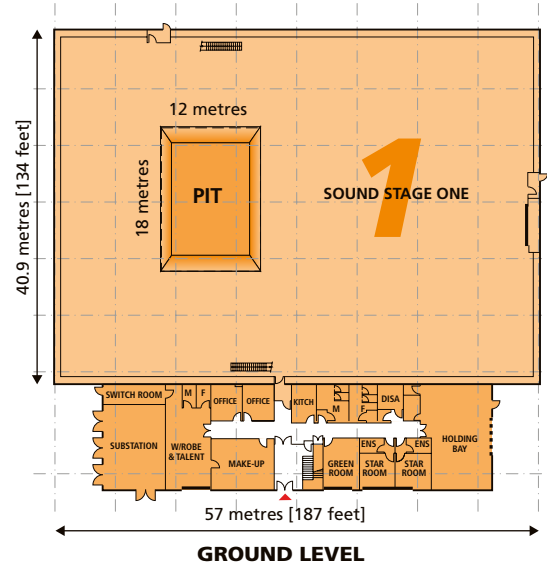

Important specs:

- Stages range from 743m² to 2300m²
- Stages have high ceilings 9.7m to 14.7m
- For more information, visit:

www.dsmelbourne.com/our-facilities/

Sound stage 1 floorplan (1 of 5 stages available)